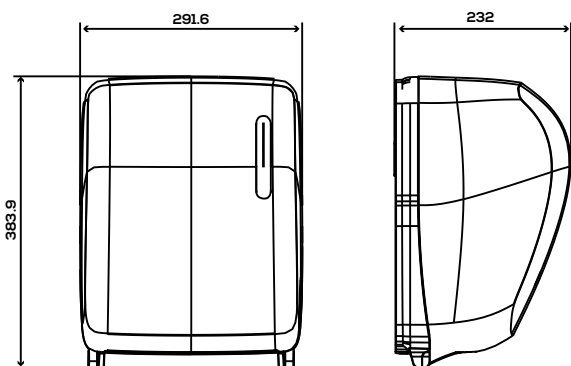

AUTOCUT PAPER

ROLL DISPENSER

REF
EAN

AGR53000
8427950378645
White

AGR53600
842795037866
Black

General description

- Dispenses 27 cm towels.
- Only 0.6–0.8 kg strength to pull the paper out.
- Side wheel to load paper.
- The mechanism cuts the towel automatically once the user pulls the roll, so only the paper to be dispensed is touched.
- Window to check paper level.

Parts and materials

- Materials: 50% post-consumer recycled ABS. All the components of the dispenser are recyclable.

Dimensions (mm)

Capacity

- 1 paper roll of:
- \varnothing max. 210 mm wide, 184 mm min., 210 mm max.
- \varnothing mandrel 36 mm min., 45 mm.

Colour/Finish

AGR53000

- Base and cover: white.

AGR53600

- Base and cover: black.

Dimensions without packaging

AGR53000/AGR53600			
Height	Width	Length	Weight
384 mm	292 mm	232 mm	2.15 kg

Dimensions with packaging

AGR53000/AGR53600			
Height	Width	Length	Weight
400 mm	300 mm	245 mm	2.524 kg

Package

- Package with one item for all the references.

Installation

- With screws and plugs (included):
- 1 magnetic key, 3 plugs and 3 screws.