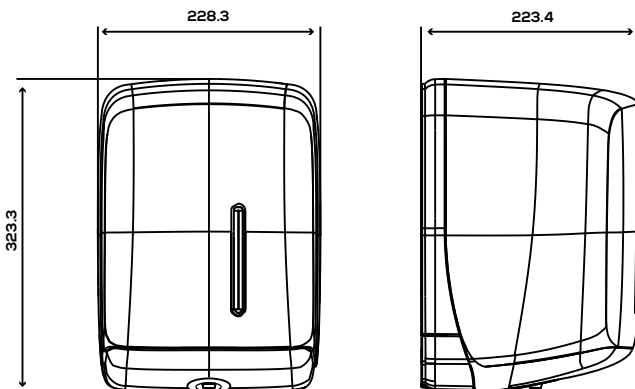

### General description

- Capacity for a 210 (Ø) x 215 (high) mm paper roll.
- With tear-off aperture.

### Dimensions (mm)

### Dimensions without packaging

AGR23060/AGR23660			
Height	Width	Length	Weight
323 mm	228 mm	223 mm	1.09 k

### Dimensions with packaging

AGR23060/AGR23660			
Height	Width	Length	Weight
245 mm	330 mm	235 mm	1.32 k