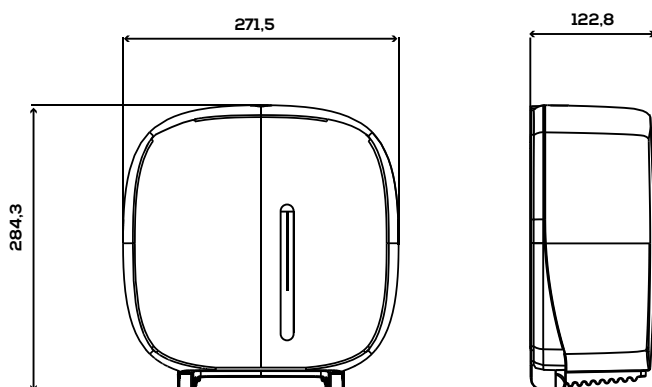

JUMBO TOILET

ROLL DISPENSER 300m

REF
EAN

AER63000
842795037878
White

AER63600
8427950378508
Black

General description

- Capacity for a single midi Jumbo toilet roll 300 m.
- Max dimension of the roll: Ø 225 x 100 mm
- Suitable for roll core diameters of 45 mm.

Components and materials

- Materials: 50% post-consumer recycled ABS. All components of this dispenser are recyclable.

Dimensions (mm)

Observations

- Possibility of adding an adapter for roll cores of 55 or 70 mm.
- Window to check the roll.

Color / Finish

AER63000

- Base and lid: White.

AER63600

- Base and lid: Black.

Dimensions without packaging

AER63000 / AER63600			
Height	Width	Depth	Weight
284 mm	272 mm	123 mm	0,66 kg

Dimensions with packaging

AER63000 / AER63600			
Height	Width	Depth	Weight
285 mm	300 mm	135 mm	0,87 Kg

Packing

- Packages of 1 unit for all codes.

Packing

- Using screws and plugs included: 1 black 2-point wrench, 3 plugs and 3 screws).